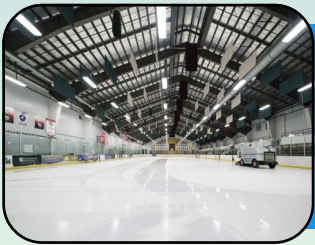

Breckenridge Recreation Center and Community Rooms

Various areas of the Recreation Center may be rented during regular business hours, 5:30am-9:00pm (weekend, seasonal hours vary), subject to availability. Party packages are available.

	<u>Capacity</u>	<u>Rate per Hour</u>
Half Community Room	64	$52
Full Community Room with Kitchen	128	$85
Half Gym	250	$136
Full Gym	500	$275
Indoor Turf Gym	96	$136
Climbing Wall	12	$228
Pool*	160	$390
Fitness Studios	31	$129

*Additional lifeguard fees may apply

Stephen C. West Ice Arena and Meeting Rooms

The outdoor ice rink is available September-March. The outdoor turf is available April-August. The meeting room may also be rented during regular business hours, 8:30am-9:00pm (seasonal hours vary). Party packages are available.

	<u>Capacity</u>	<u>Rate per Hour</u>
Ice Arena Meeting Room	30	$60
Indoor Ice Rink	150	$380
Outdoor Ice Rink	150	$214
Outdoor Turf (April-August)	200	$115