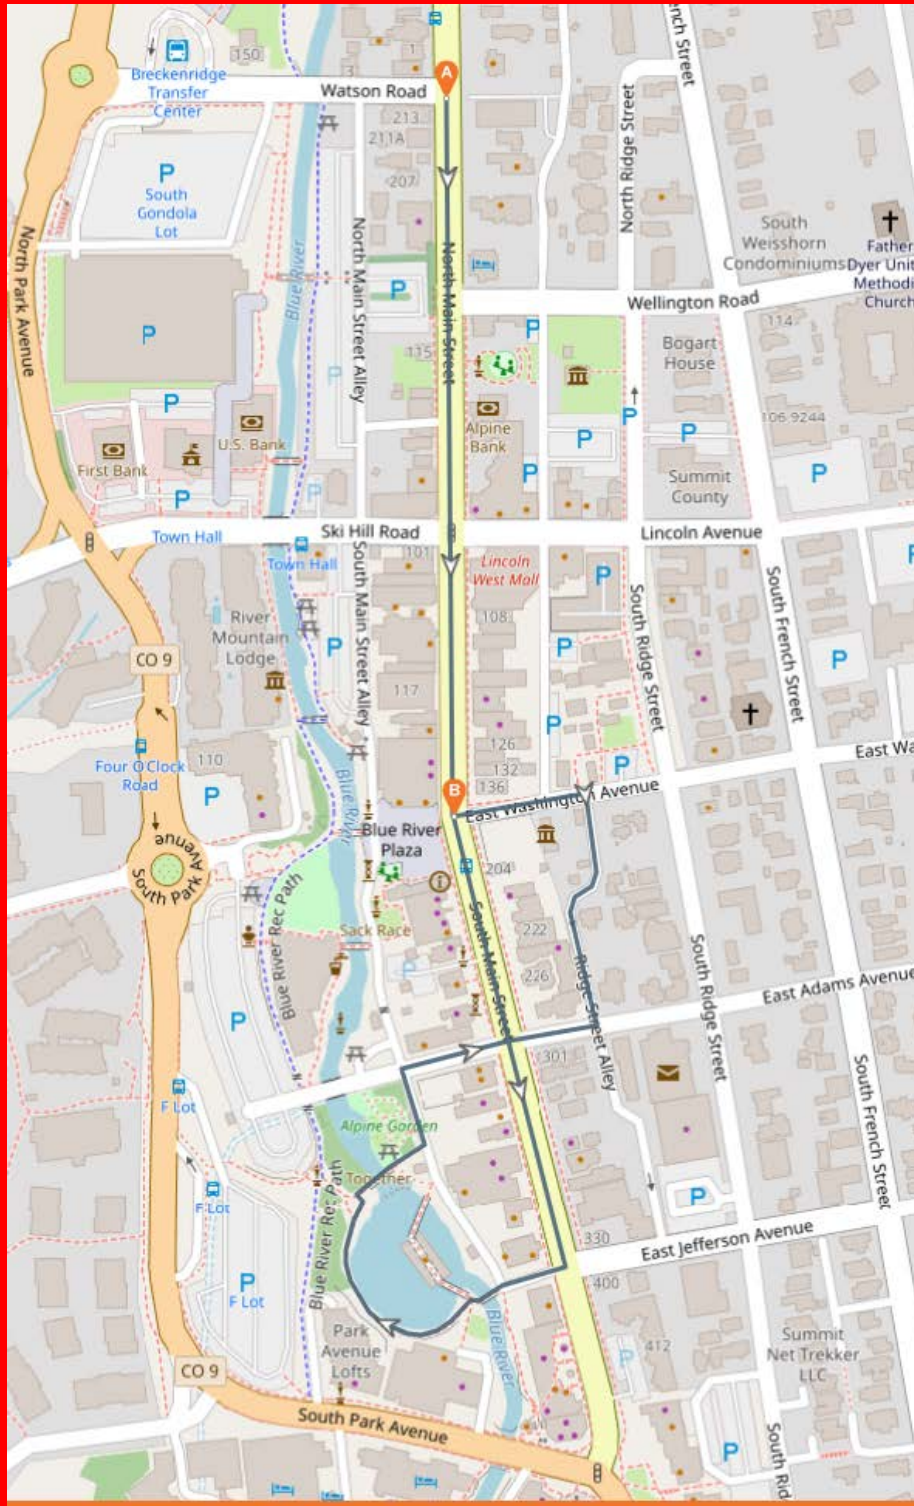

Santa Run Course

.84 Miles and 45 Hot Chocolates of Elevation Gain