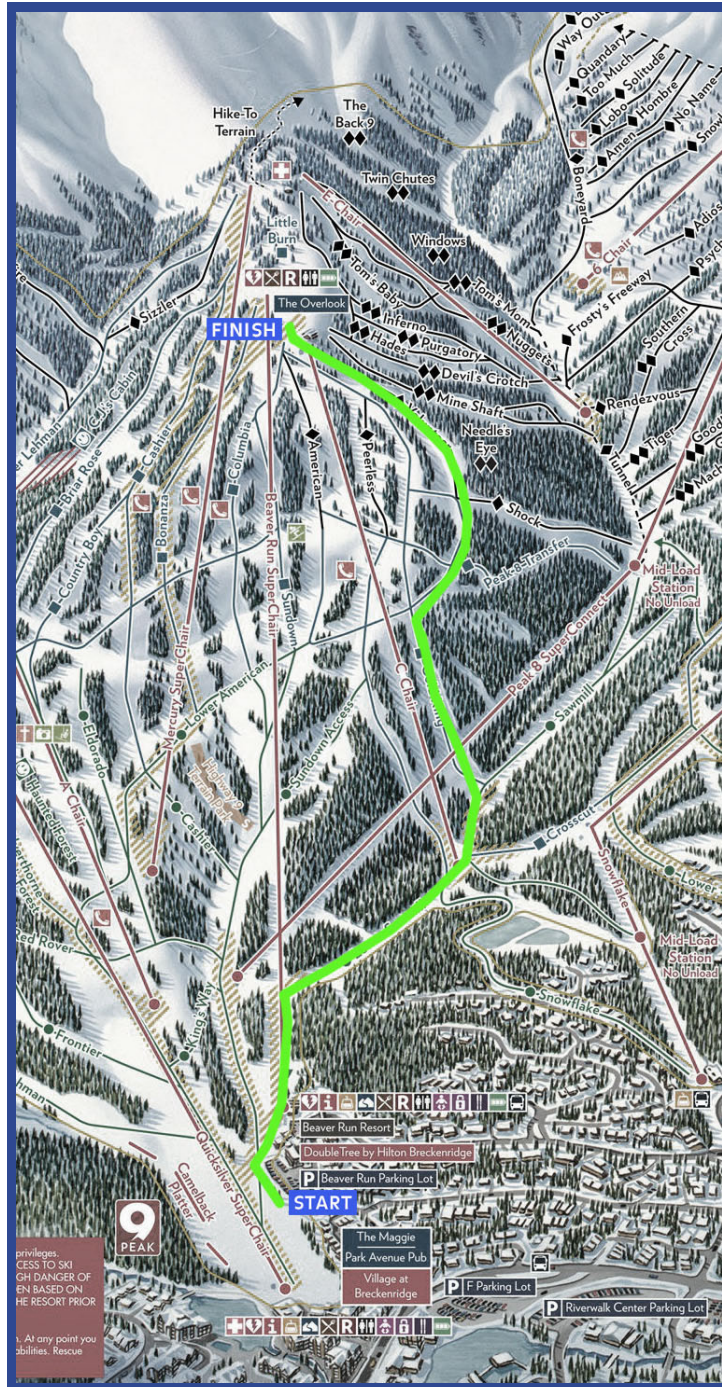

# Breck Ascent Series Race #2 PEAK 9 SHORT COURSE

START at Beaver Run Parking Lot > Lower Sawmill > Gold King > Volunteer > Just Past Overlook Restaurant FINISH.