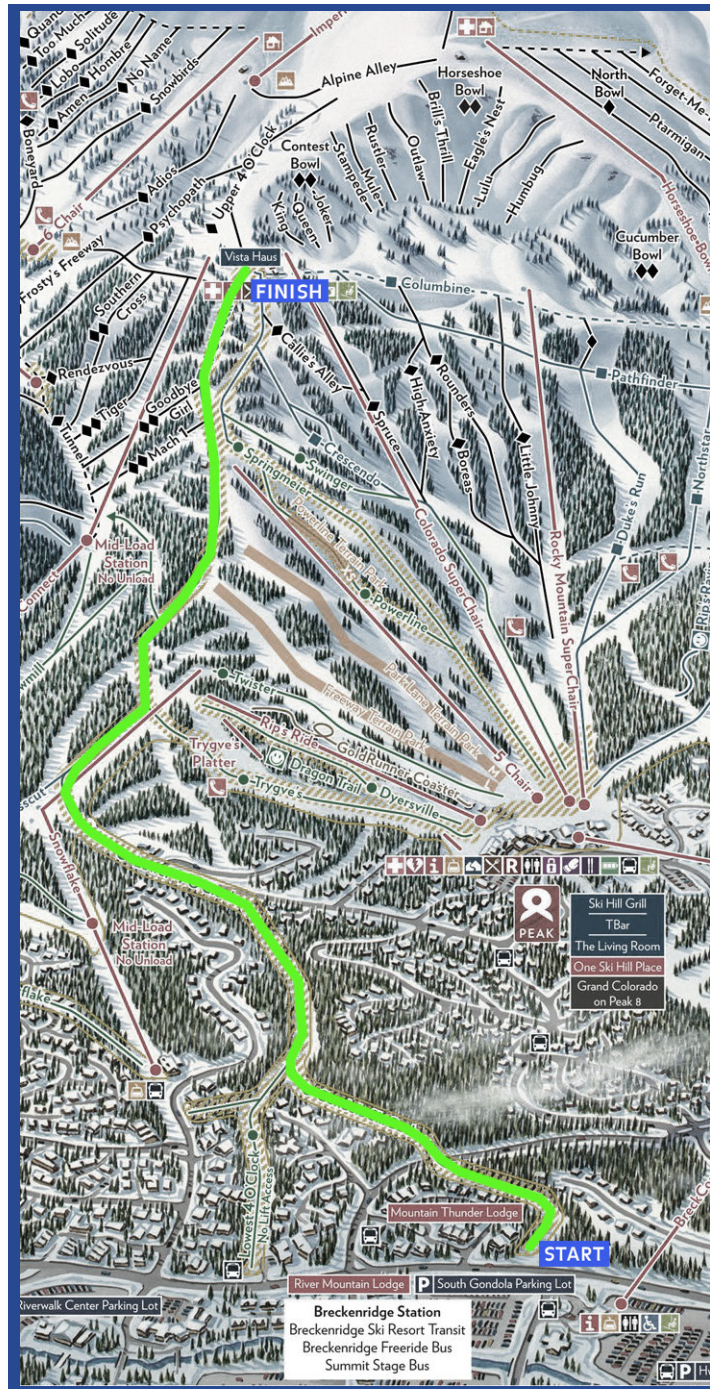

# Breck Ascent Series Race #1 PEAK 8 SHORT COURSE

START at Mountain Thunder Lodge > Gondola Skiback > Lower 4 O'clock > Crosscut > 4 O'clock to Vista Haus FINISH.