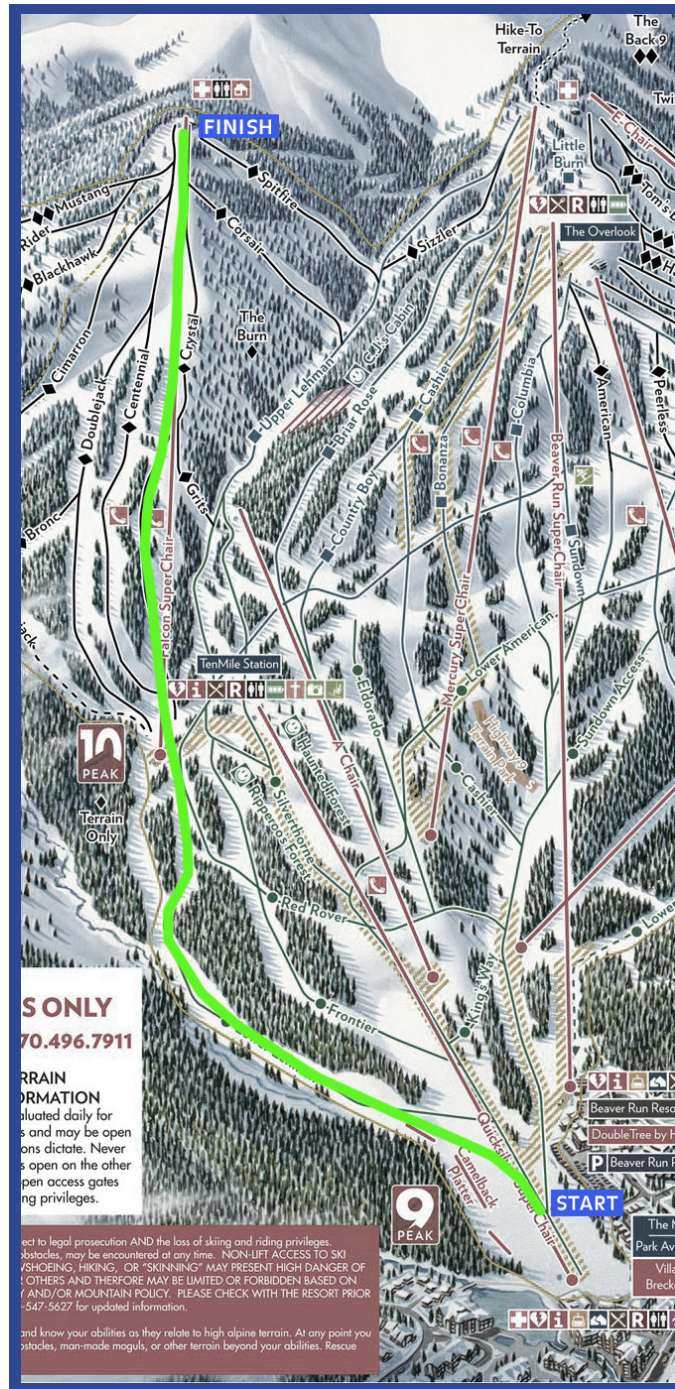

Breck Ascent Series Race #3
PEAK 10 SHORT COURSE

SO ONLY
70.496.7911

RRAIN
ORMATION
luted daily for
s and may be open
ons dictate. Never
s open on the other
pen access gates
ng privileges.

START at Beaver Run Parking Lot > Lower Lehman by bottom of Falcon>Crystal> Peak Ten Patrol Hut FINISH.