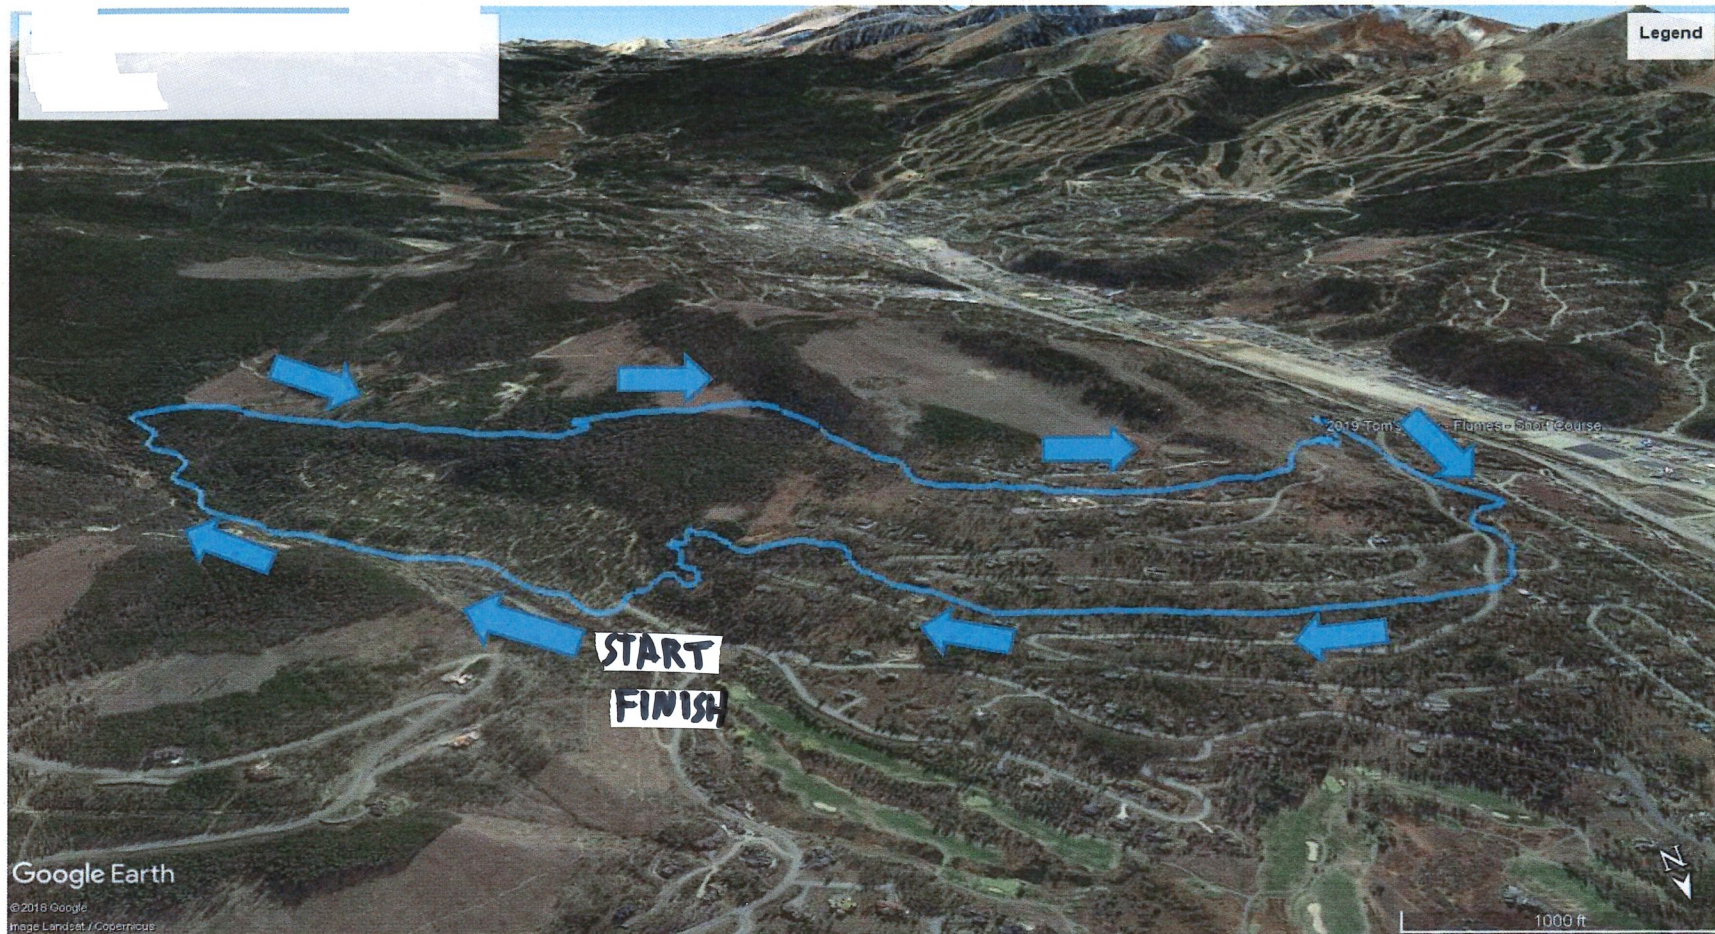

SUMMIT TRAIL RUNNING SERIES VIRTUAL RACE FIVE: FLUME'S / TOM'S BABY SEPTEMBER 2nd

4.95 Miles and 501 Vertical Gain

START @ Gold Run Road Trailhead > Gold Run Road > Right onto Upper Flume > Right onto Mike's Trail > Straight onto Middle Flume > Left onto Tom's Baby > FINISH @ Gold Run Road Trailhead