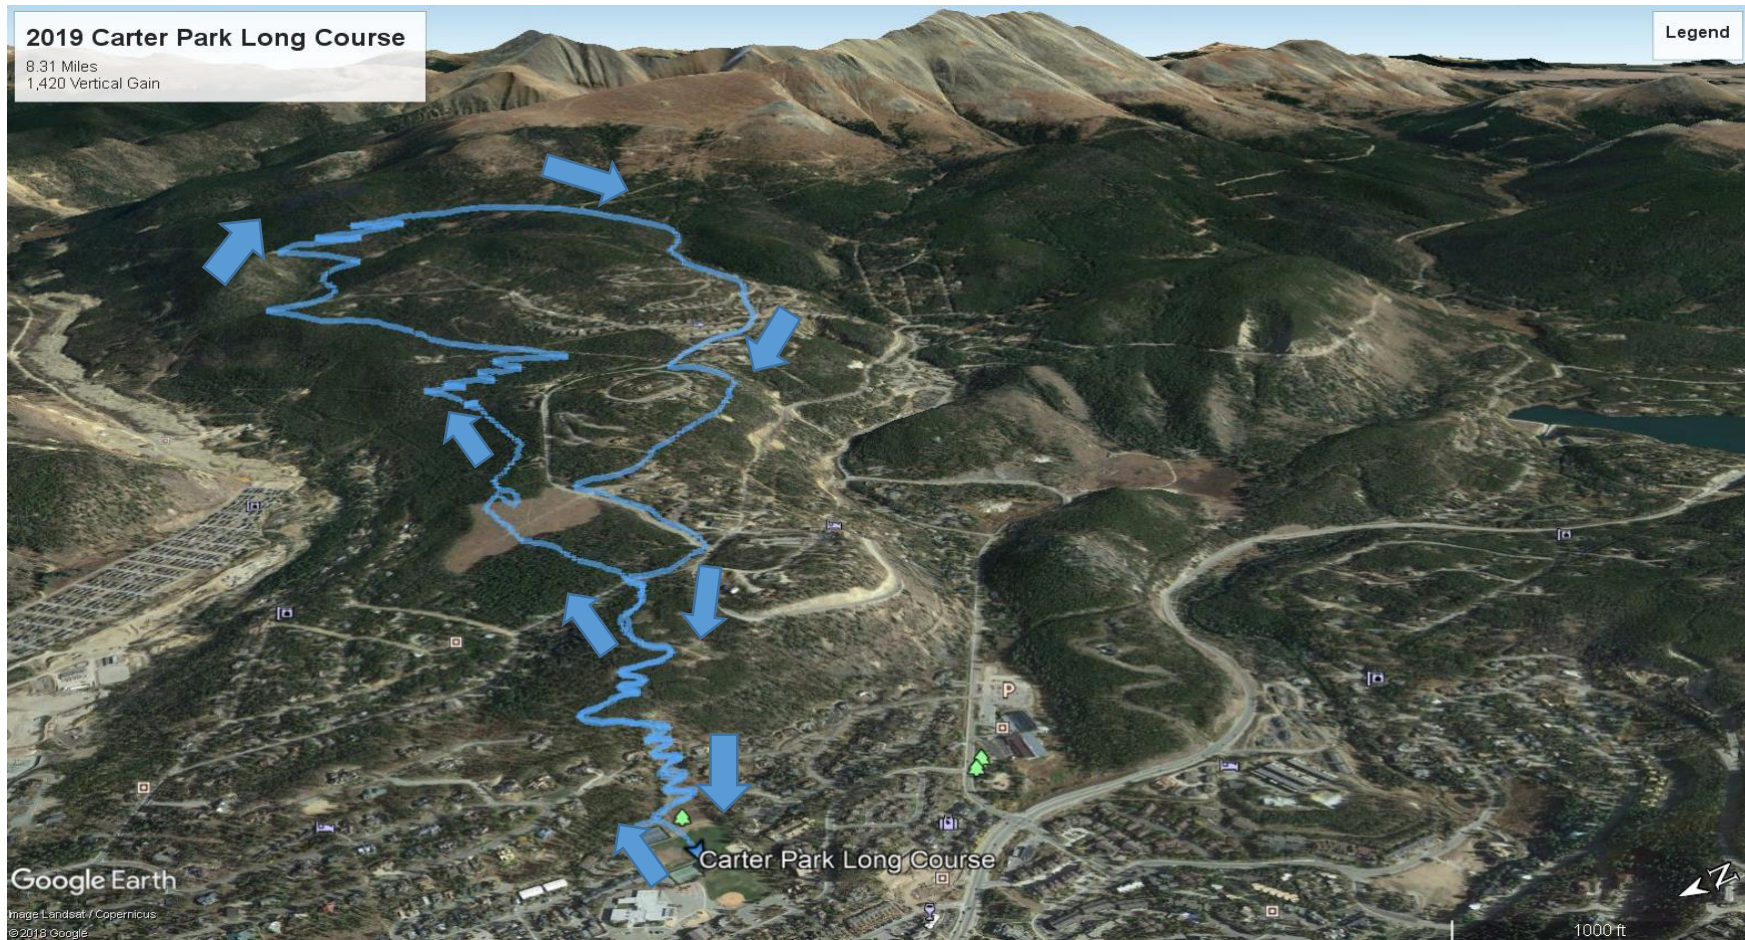

## 2019 Carter Park Long Course (14K or 8.31 miles)

**Race Route: Start @ Carter Park > Up Carter Park Switchbacks > Right on Moonstone Trail > Cross Moonstone Road > Straight onto Barney Ford Trail > Left on Sally Barber Road > Right on Nightmare on Baldy Trail > Straight onto True Romance Trail > Slight Right onto Baldy Road > Left on Juniata Trail > Cross Baldy Road > Straight onto Barney Ford Trail > Left onto Moonstone Trail > Cross Moonstone Road > Straight onto Moonstone Trail > Down Carter Park Switchbacks > Finish @ Carter Park**

**\*\*Race Information: 1,420 ft. Elevation Gain, Minimum Elevation 9,636 ft. & Maximum Elevation 10,998 ft.\*\***