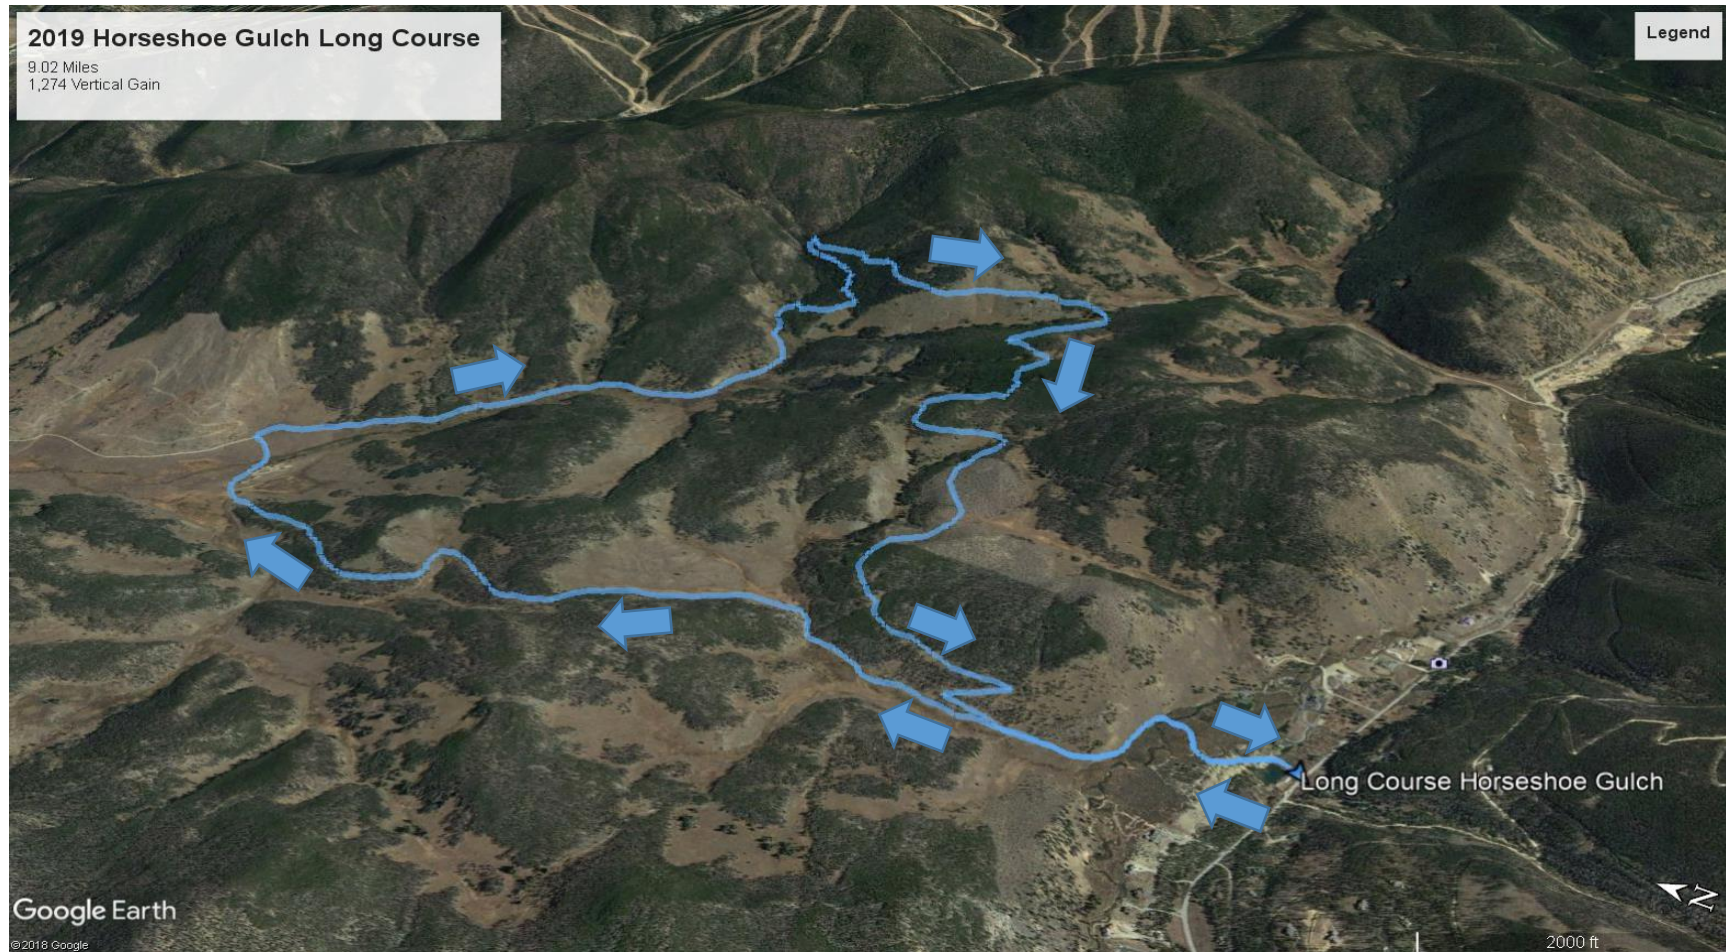

## 2019 Horseshoe Gulch Long Course (14k or 9.02 miles)

**Race Route: Start on Tiger Road>Right into Tiger Dredge Parking Lot>Straight onto Horseshoe Gulch Trail>Continue on Horseshoe Gulch Trail>Right onto Hay Trail>Merge onto Keystone Ranch Road>Right onto Red Trail>Right onto Colorado Trail>Left onto Horseshoe Gulch Trail>Finish in Tiger Dredge Parking Lot**