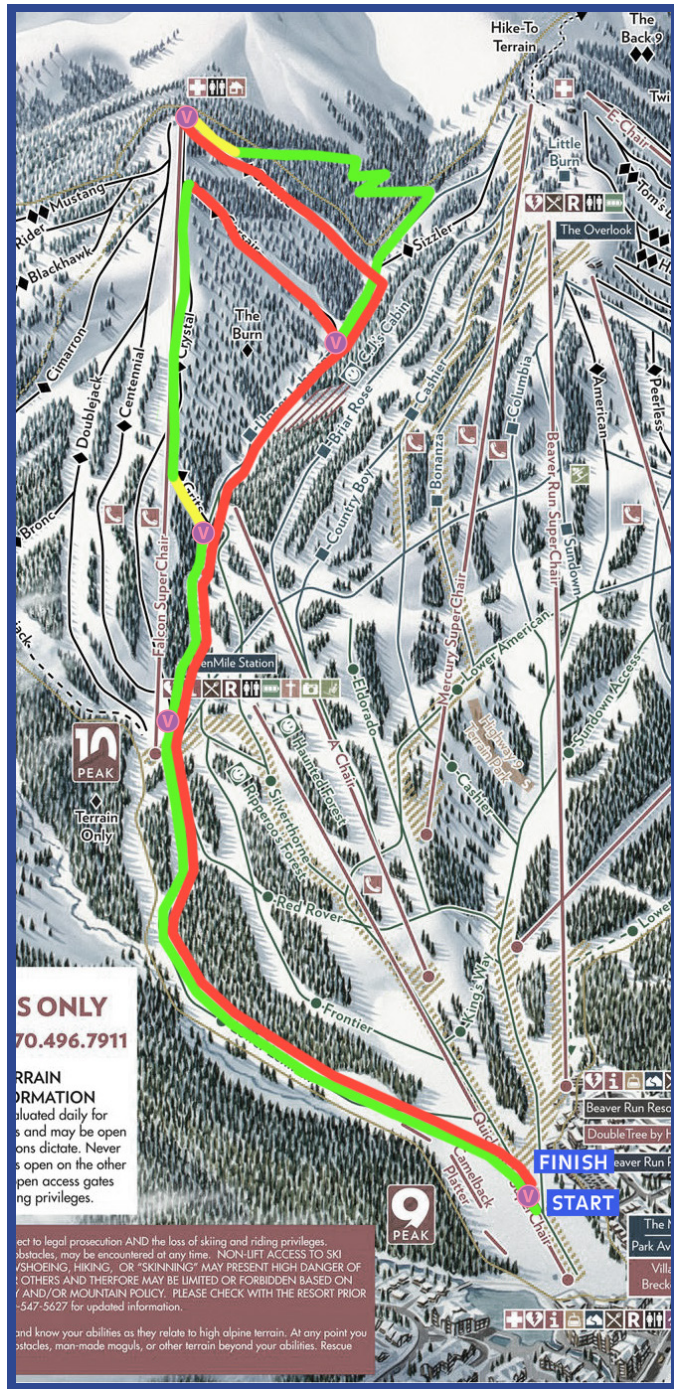

Breck Ascent Series Race #3  
**PEAK 10 LONG COURSE**

START at Beaver Run Parking Lot > Lower Lehman > Upper Lehman > BOOTPACK adjacent to Grits > Crystal > DESCEND Corsair > Upper Lehman > Union Road > BOOTPACK up to top of Spitfire to Peak 10 Patrol Hut > DESCEND Spitfire/Upper Lehman/Lower Lehman to FINISH.